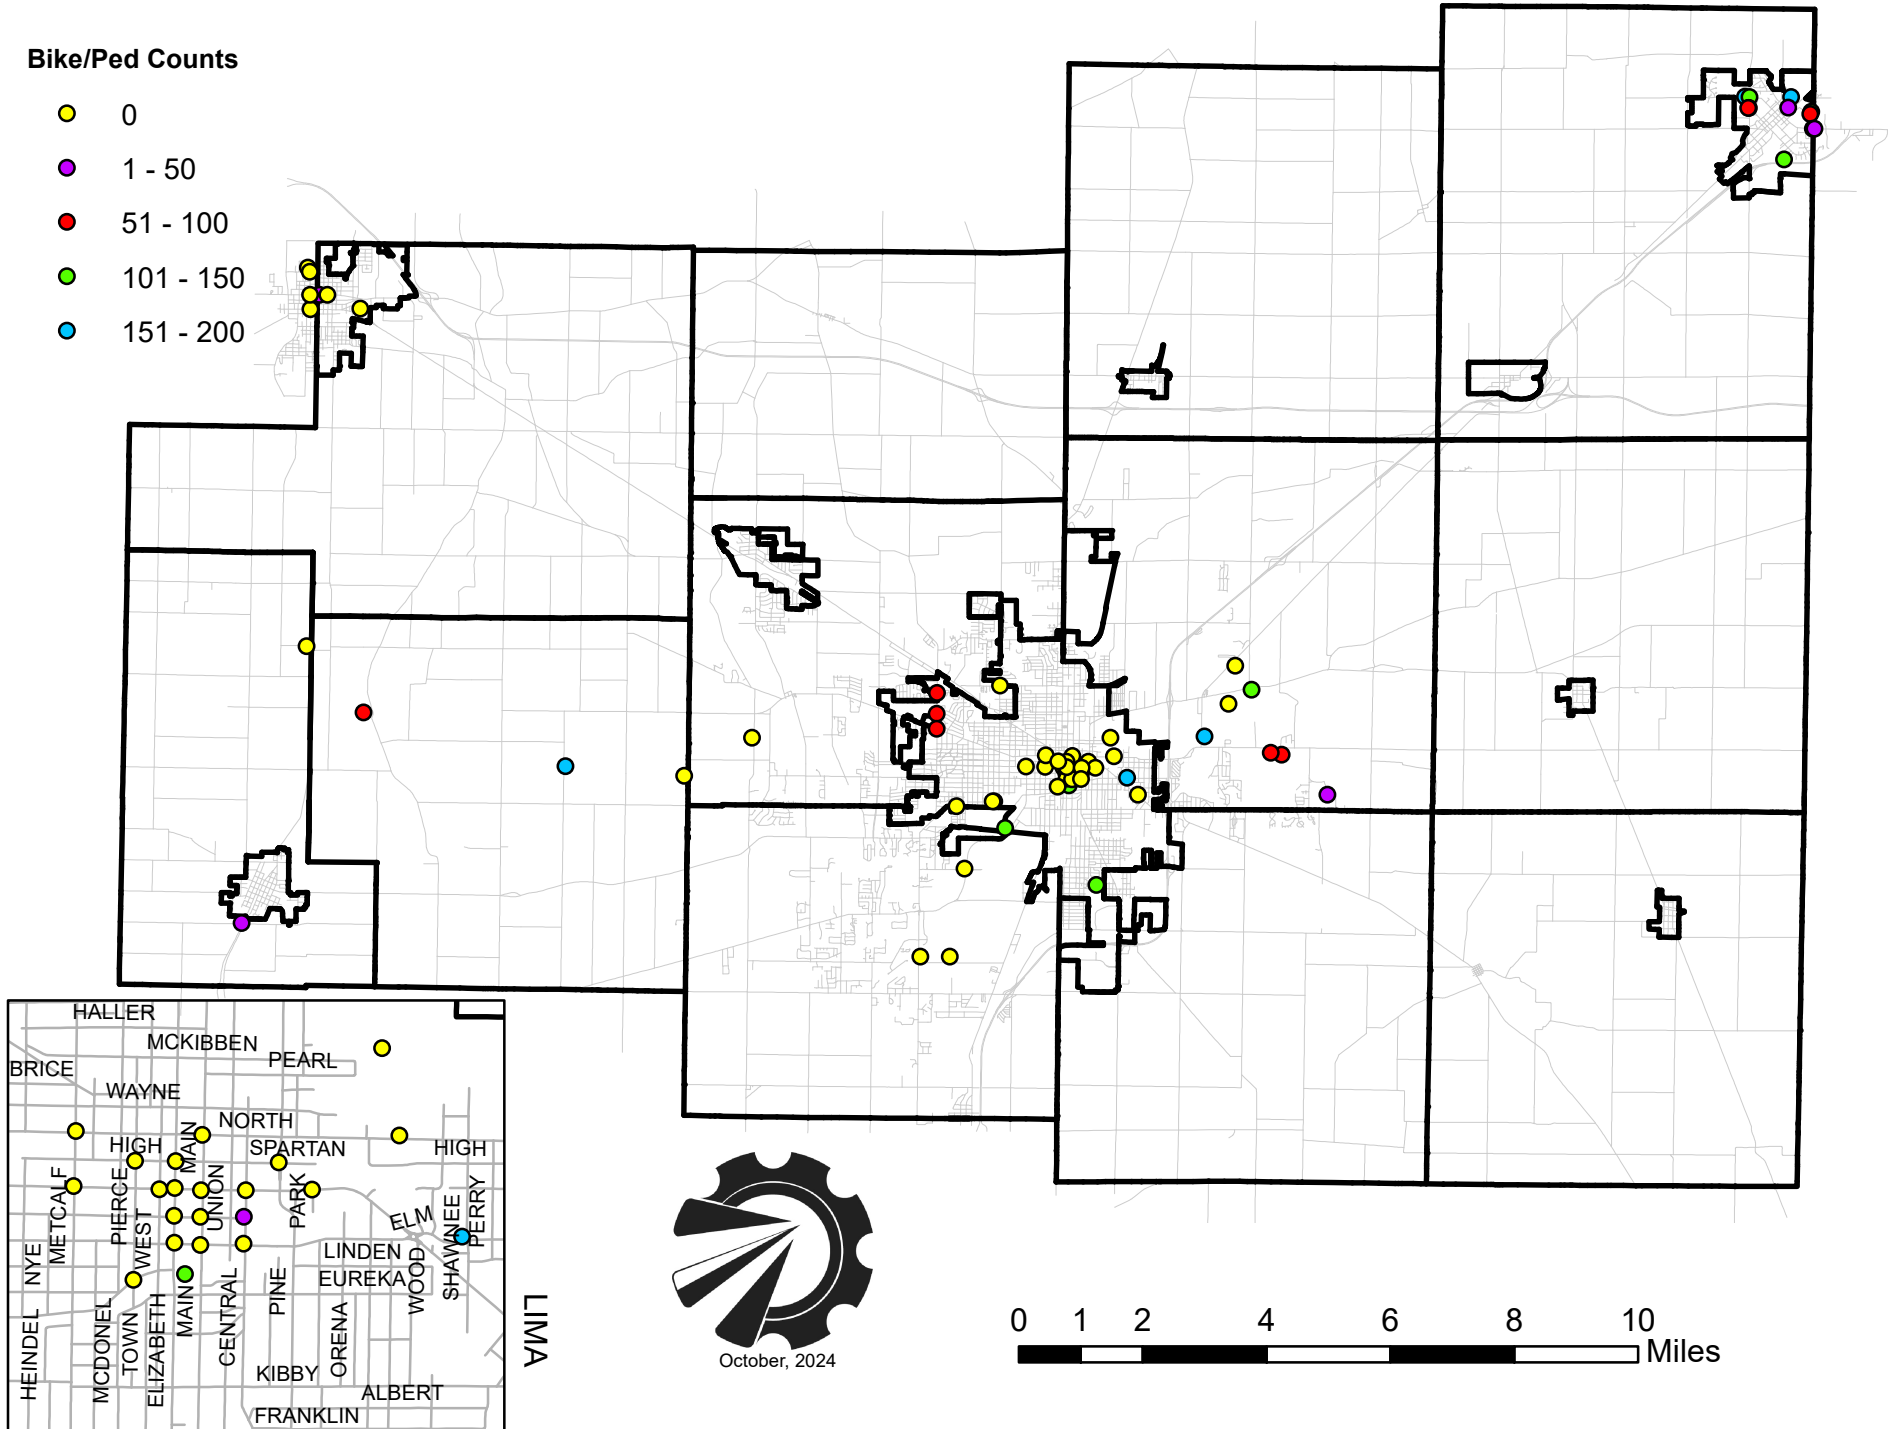

# 2024 Allen County Total Bike/Ped Counts

## Bike/Ped Counts

- 0
- 1 - 50
- 51 - 100
- 101 - 150
- 151 - 200

# 2024 Lima Bike/Ped Counts

Location not on sign up or not signed up for

Sept total	2024 Total
0	0
0	0
0	109
0	0
0	101
64	109
0	0
0	0
55	166
0	112
0	0
0	0
42	159
36	50
0	0
29	74
29	77
28	28
52	100
0	0
0	0
0	0
0	0
0	0
0	0
0	0
0	0
0	0
0	0
0	0
41	173
41	41
0	0
0	0
24	90
5	77
18	74
75	160
17	52
33	80