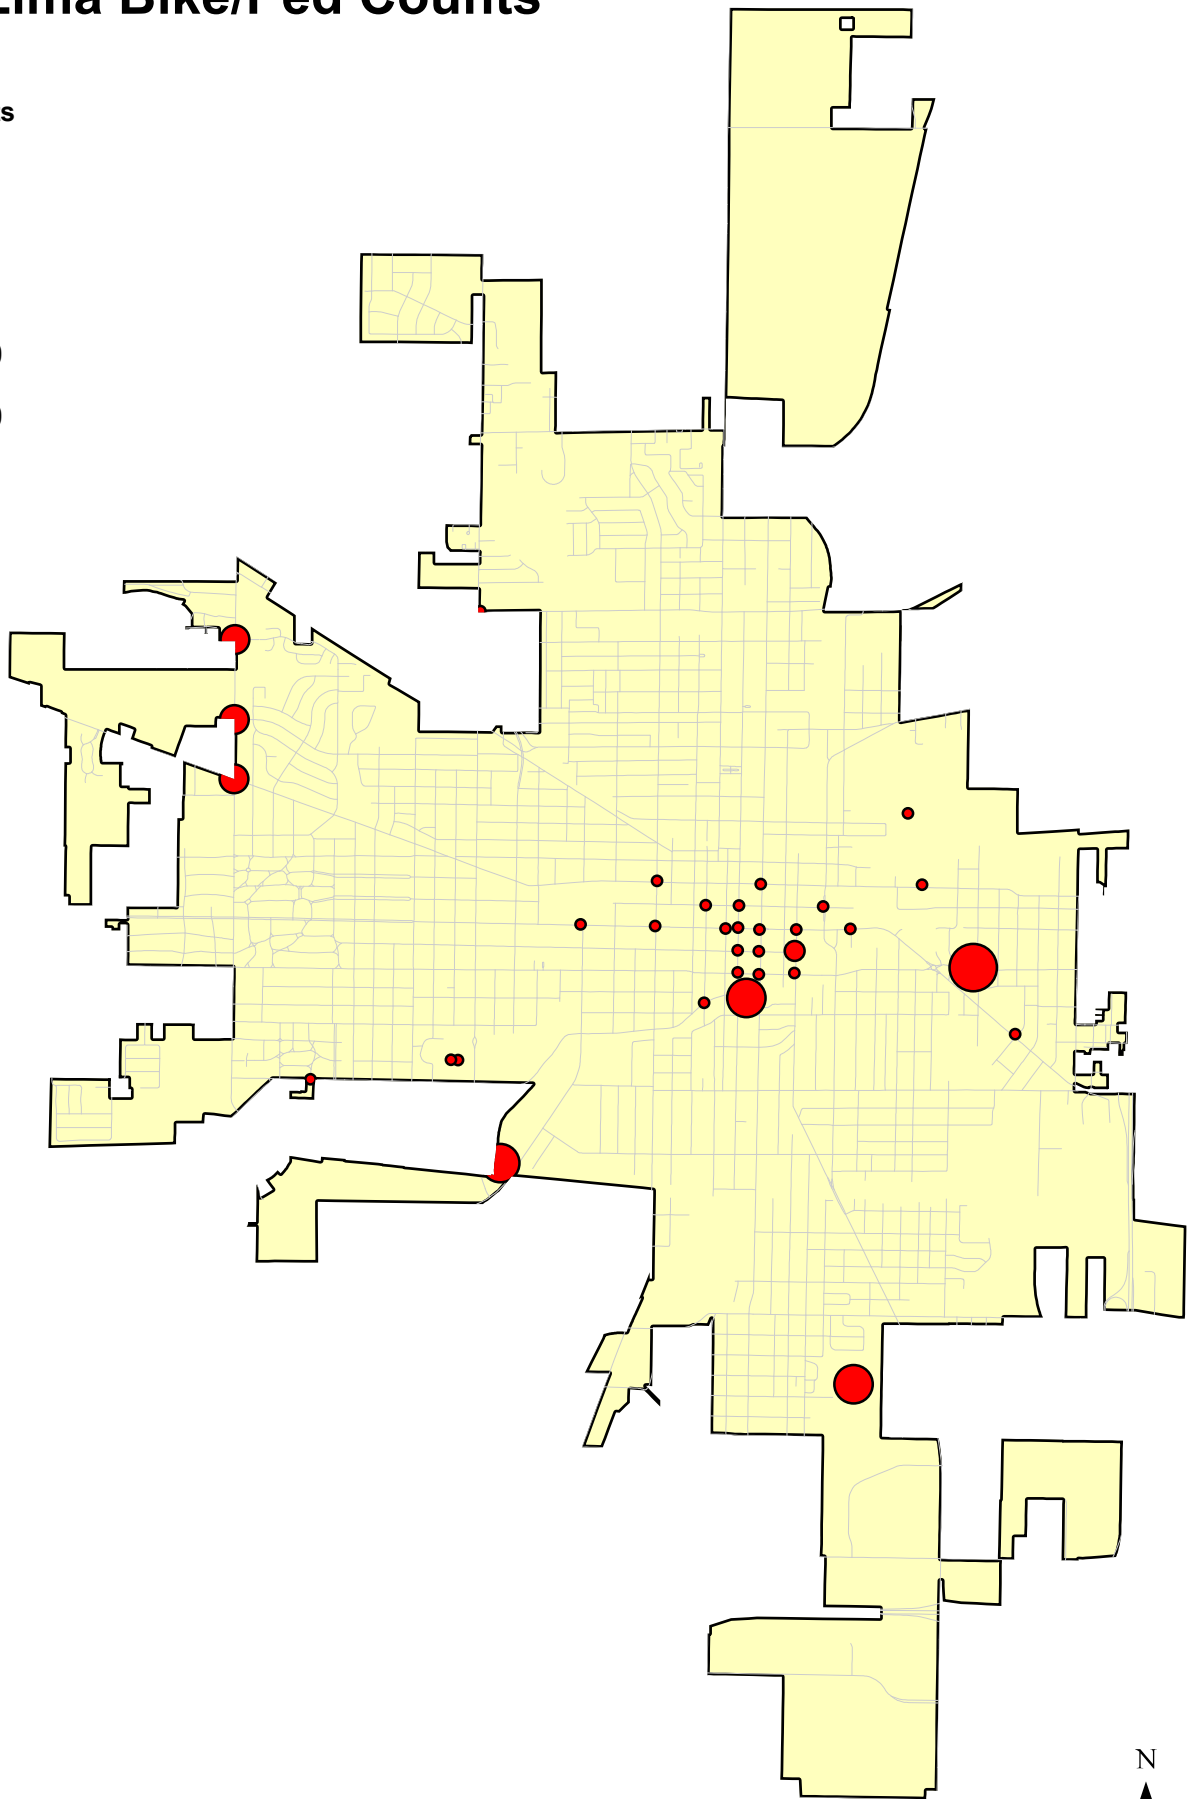

2024 Lima Bike/Ped Counts

Total Bike/Ped Counts

- 0
- 1 - 50
- 51 - 100
- 101 - 150
- 151 - 200

October, 2024