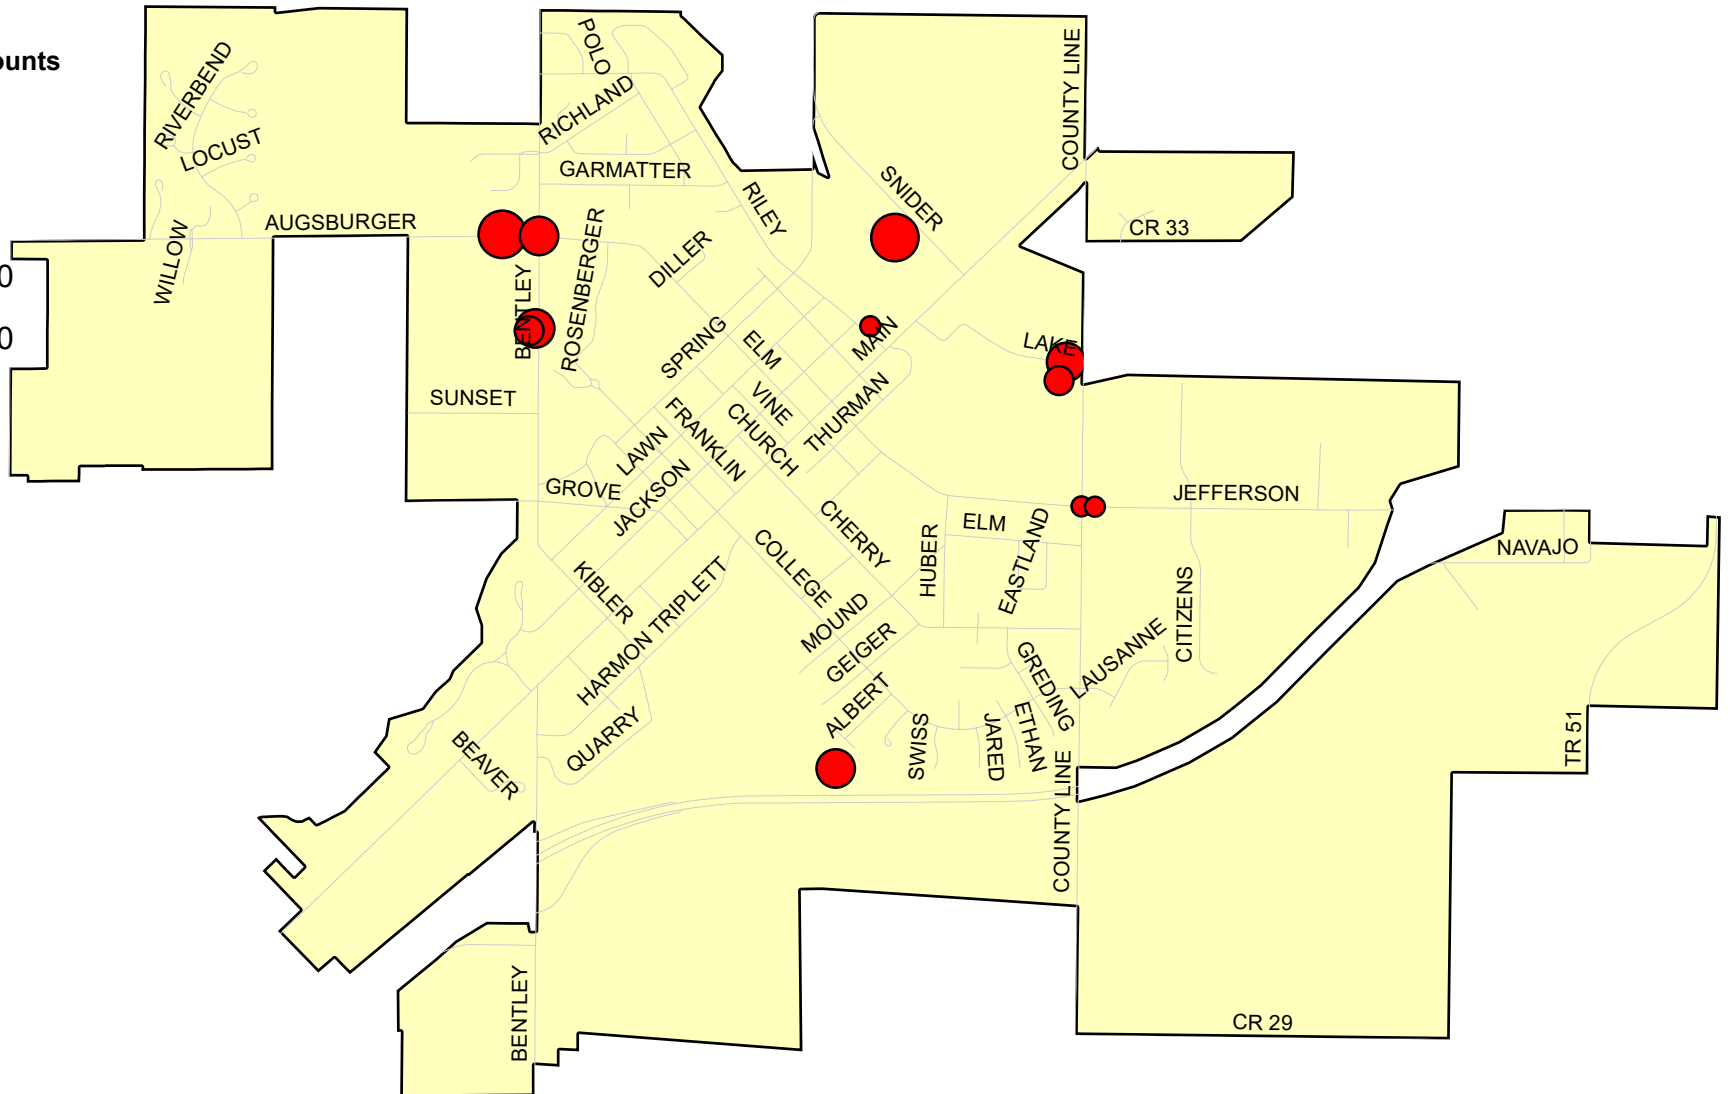

2024 Village of Bluffton Bike/Ped Counts

Total Bike/Ped Counts

October, 2024