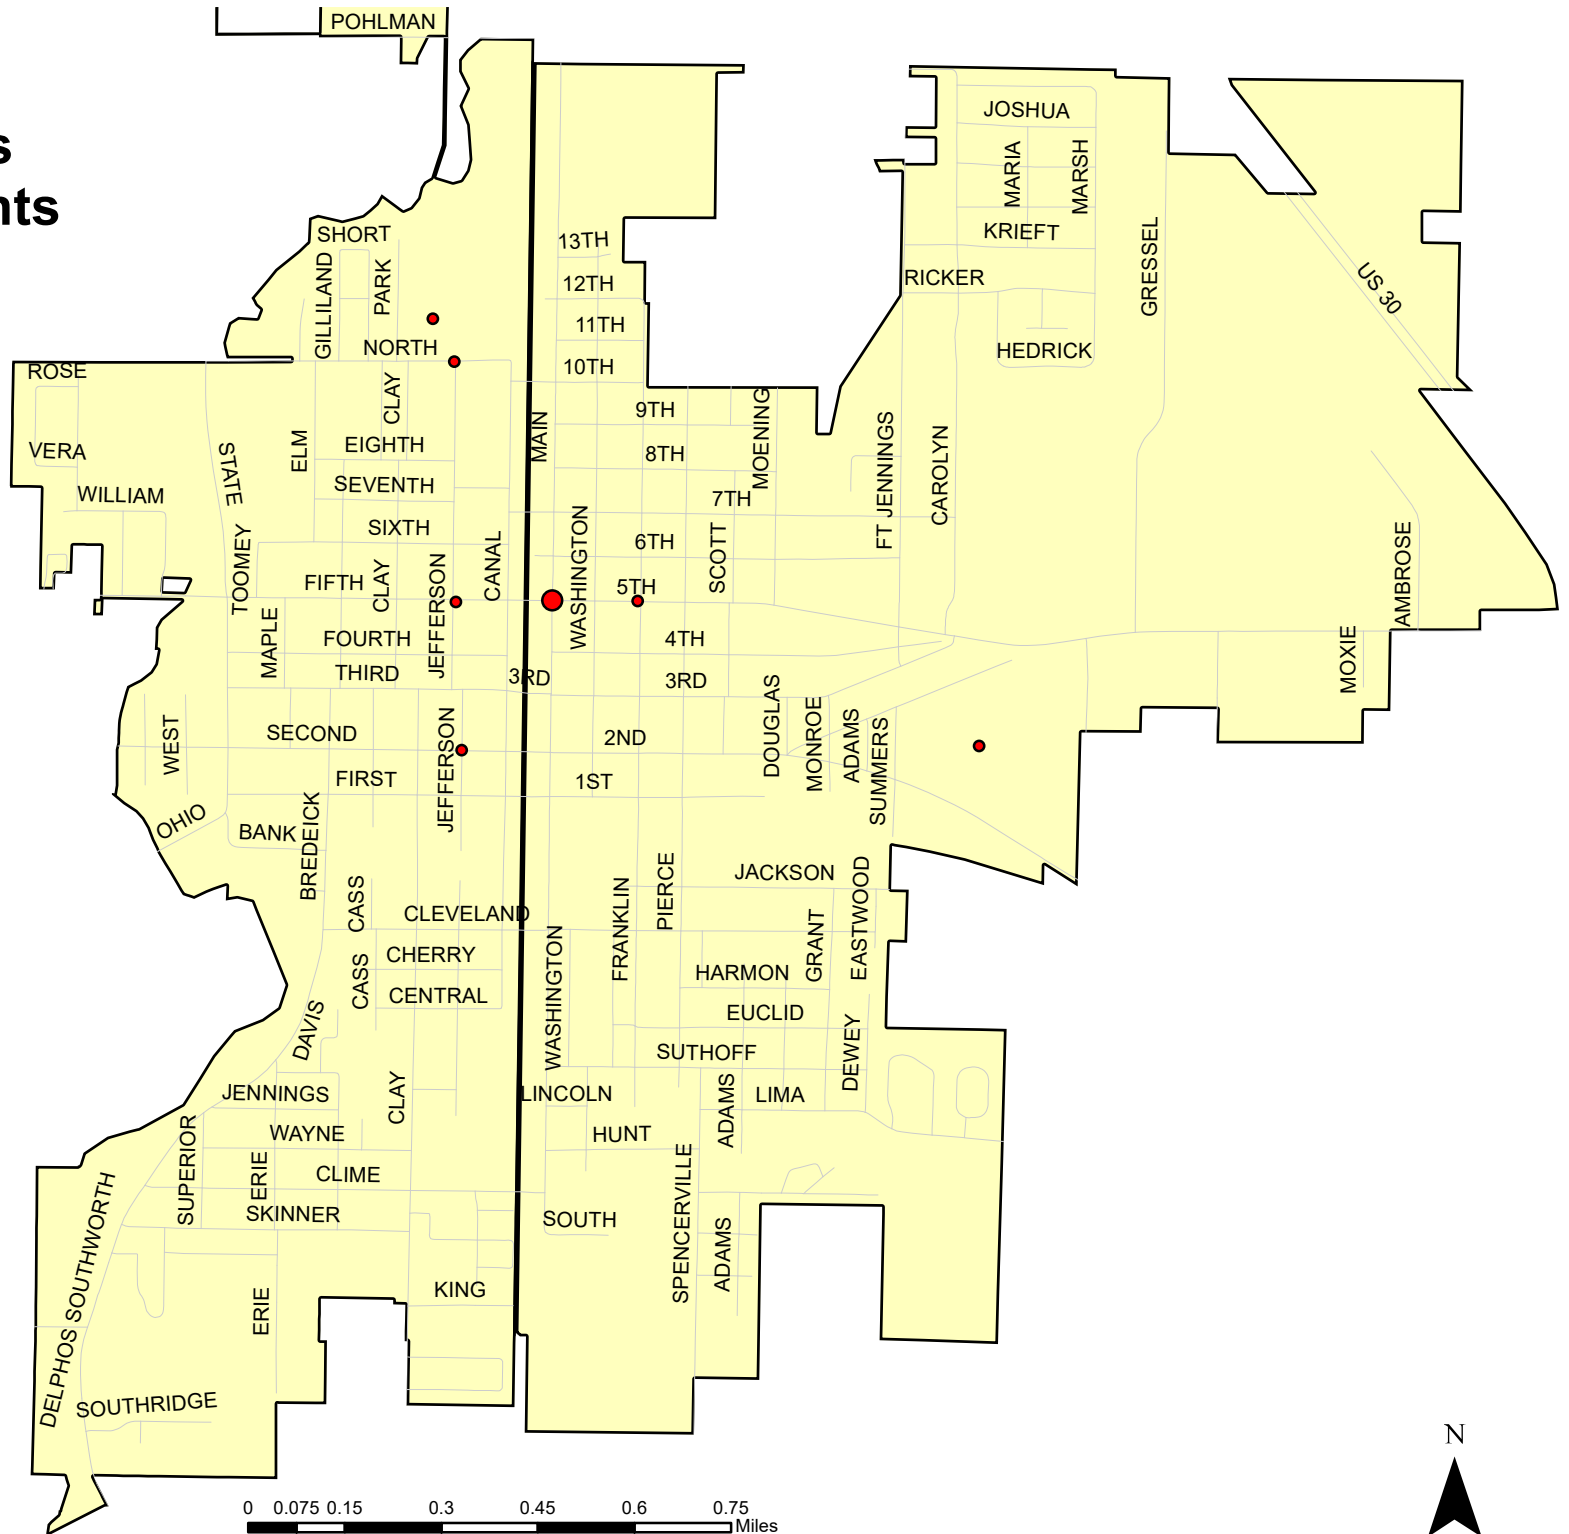

## Total Bike/Ped Counts

October, 2024

## Total Bike/Ped Counts

October, 2024

ID	Location	May total
1	Riverwalk @ Heritage Park	0
2	Riverwalk @ Adgate	0
3	Riverwalk @ Simmons Park	109
4	Riverwalk @Faurout Park Bridge	0
5	Riverwalk @ YMCA Bridge	101
6	MLK Park	45
7	Riverwalk @ North Street	0
8	Riverwalk at Schoonover Park	0
9	Riverwalk @ Roush Road	111
10	Metro Park, North Loop	112
11	Metro Park, South Loop	0
12	Bressler Reservoir @ Kemp	0
13	Williams Reservoir @ Sunderland	117
14	Miami-Erie Canal @ Kolter	14
15	Faurot Park, Internal Loop	0
16	Metzger Reservoir	45
17	Ferguson Reservoir	48
18	OSU Campus	0
19	Kendrick Woods Park Loop	48
20	Hermon Woodlands	0
21	Miami-Erie Canal @ Zion Church	0
22	Market & Main	0
23	Main & North	0
24	Main & Spring	0
25	Market & West	0
26	Market & Metcalf	0
27	North & Metcalf	0
28	N Shore Dr & S Pierce	0
29	Spencerville Rd & Maplewood Lima	0
30	Lincoln Park	132
31	Central Ave. & Spring St.	0
32	Central Ave. & Elm St.	0
33	Central Ave. & Market St.	0
34	Cable Rd & Latham Ave	66
35	Cable Rd & Allentown Rd	72
36	Cable Rd & CrestWood Dr.	56
37	Bluffton, Lion's Way Augsburg Rd.	85
38	Bluffton, Lion's Way	35
39	Bluffton, Cob Lake	47

Location not on sign up or not signed up for

Sept total	2024 Total
0	0
0	0
0	109
0	0
0	101
64	109
0	0
0	0
55	166
0	112
0	0
0	0
42	159
36	50
0	0
29	74
29	77
28	28
52	100
0	0
0	0
0	0
0	0
0	0
0	0
0	0
0	0
0	0
0	0
0	0
41	173
41	41
0	0
0	0
24	90
5	77
18	74
75	160
17	52
33	80